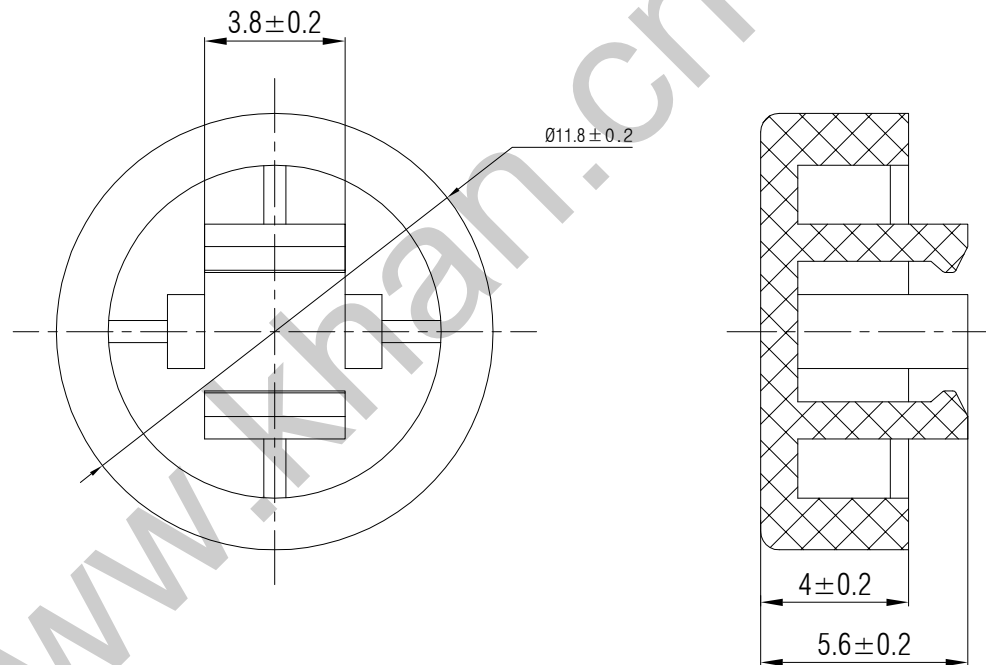

SWITCH CAP  
P/N:SC212

Materials ABS

Color White,Blue  
(OEM AVAILABLE)

Packaging

Bulk Package  
Inner Package: Plastic bag  
Outer Package: Carton

WENZHOU KHAN ELECTRONIC

VERSION		PROJECTION	DESIGNED	Wei Lin
KH14FE22E			CHECKED	ZhongJu Peng
SCALE	SIZE	 Dimensions are shown:mm(inches)	APPROVED	Johan Xu
5:1	A4		2022.05.11	